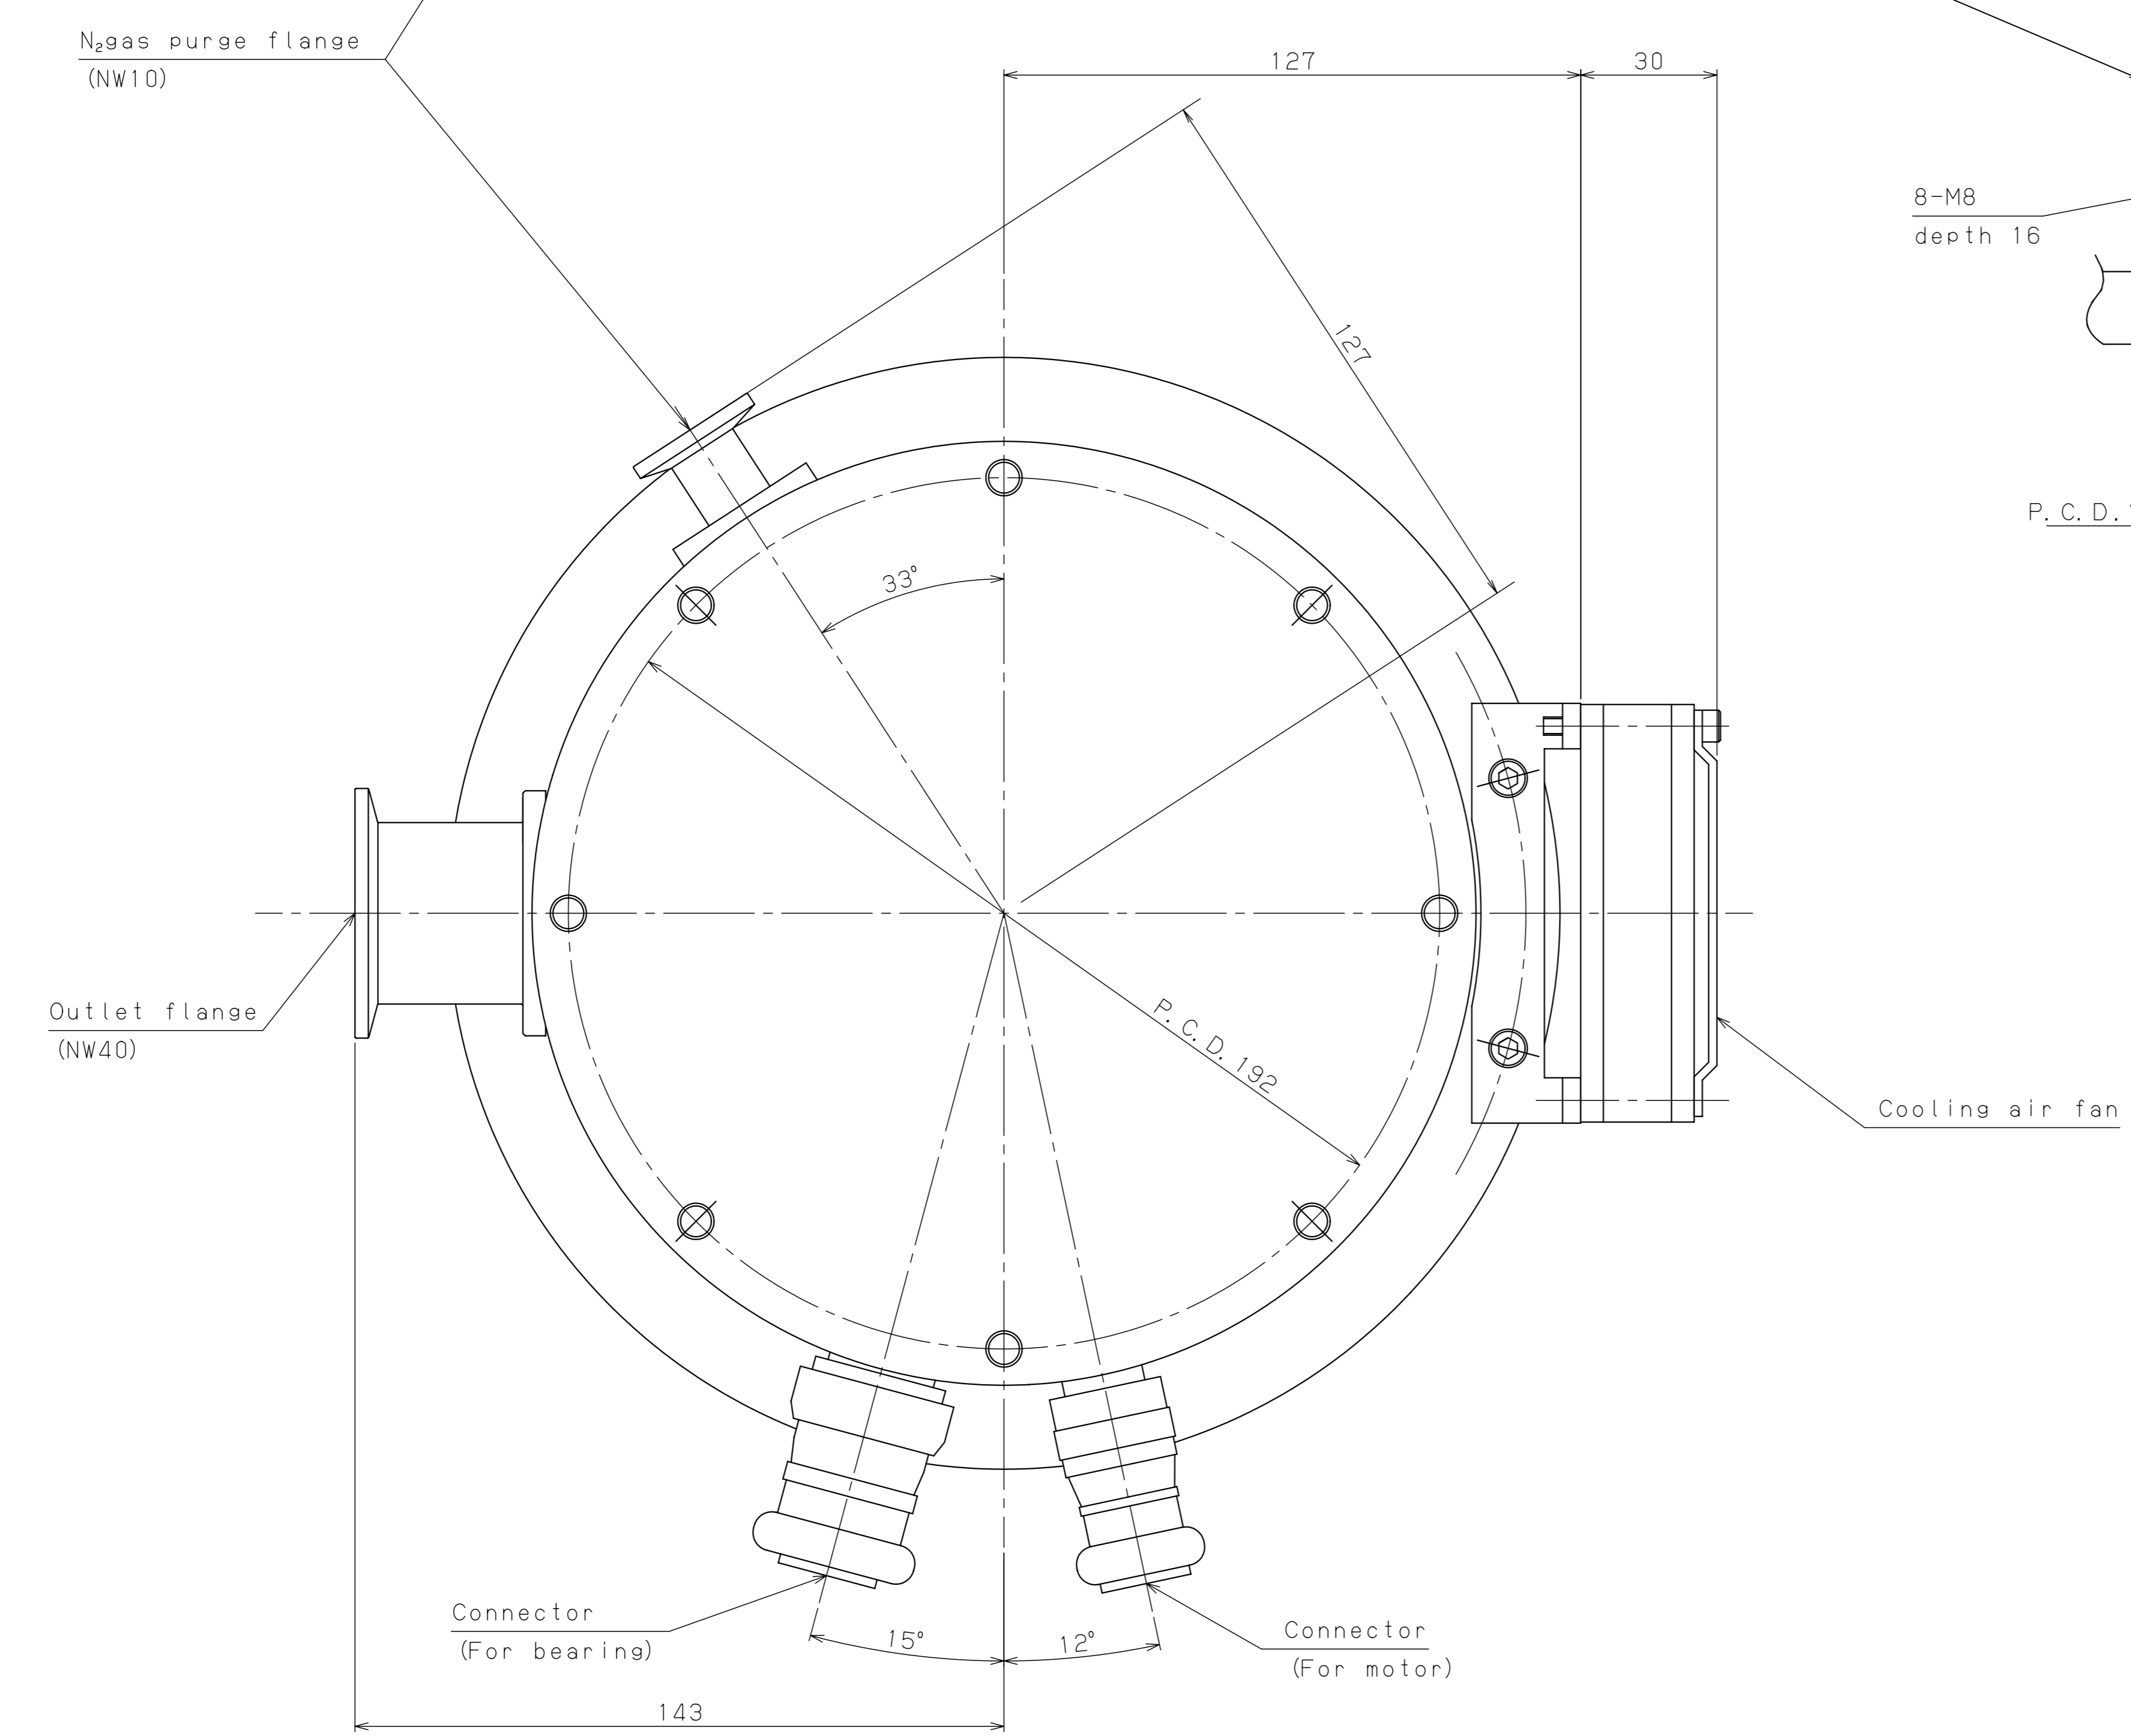

View "A"

<b>ULVAC</b>		TITLE
SCALE	1:1	UTM-1001FWO/FHO/FWR/FHR (ICF253 Air)
		Outline Drawing
DWG No.	KN0002-700-16A	